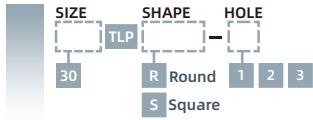

30TLPS-1/2/3

3 Inch Trimless Mud-in Plate

Job Information		
Project Name		Type
Location		
Quantity		Date
Contact/Name		
Notes		

Body

• Durable Iron

Description

• Multi Mud-in Plate provide users more possibility to achieve their creativeness.