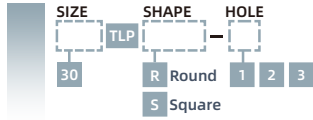

## 3 Inch Trimless Mud-in Plate

Job Information		
Project Name		Type
Location		
Quantity		Date
Contact/Name		
Notes		