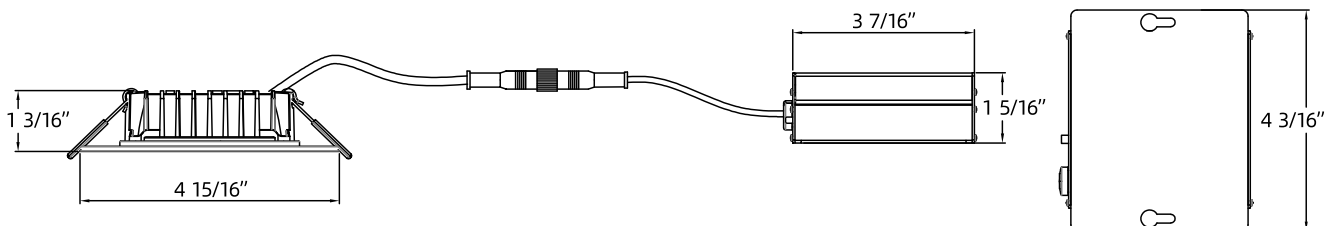

SPECIFICATION

Application	Ceiling Recessed Mount	Energy Star	YES
Approved Location	Damp	Input	100-125V AC, 60Hz, 0.09A
Beam Angle	38	LM 79	YES
CCT	2700K/3000K/3500K/4000K/5000K	LM 80	YES
Certification	cETLus	Lumens	700
Class II	YES	Lumens per Watt	72.2
Color	White	Power Factor	>0.95
CRI	80+	Projected Life	5 Years
Dimming	YES	Wattage	9 Watt
Dimming Tech	TRIAC/ELV	Cut-Size	4 1/4"