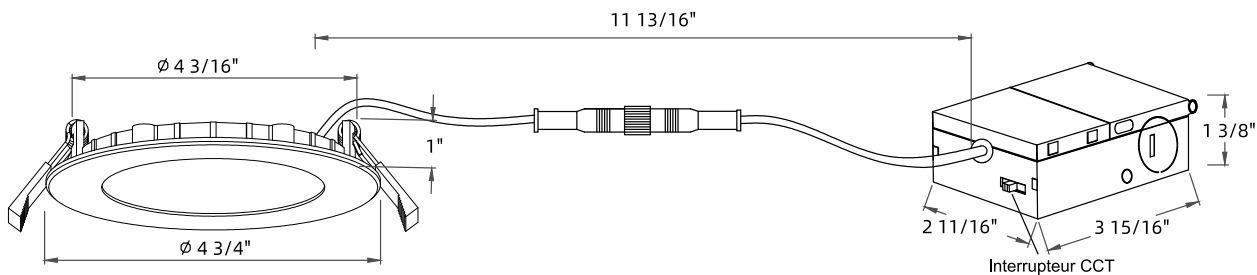

SPECIFICATION

Application	Ceiling Recessed Mount	Energy Star	YES
Approved Location	Wet	Input	100-125V AC, 60Hz, 0.09A
Beam Angle	110	LM 79	YES
CCT	2700K/3000K/3500K/4000K/5000K	LM 80	YES
Certification	cETLus	Lumens	Up to 780
Class II	YES	Lumens per Watt	86.67
Color	White/Black/Brushed Nickel	Power Factor	>0.95
CRI	90+	Projected Life	5 Years
Dimming	YES	Wattage	9 Watt
Dimming Tech	TRIAC/ELV	Cut-Size	4 1/4"

CCT	LUMENS
2700K	650LM
3000K	700LM
3500K	730LM
4000K	750LM
5000K	780LM