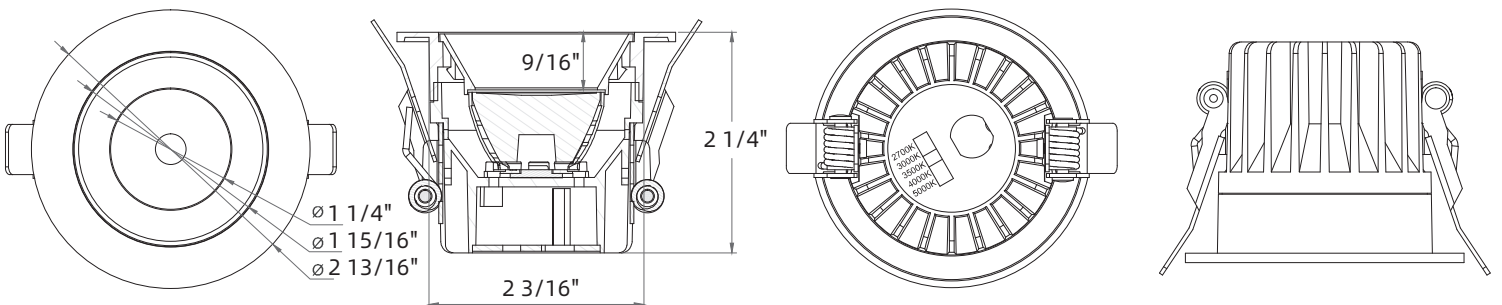

Mounting

- Included two springs loaded clips to attach to any ceiling material

Description

- DR20RB, a 7watt 2-inch All CCT round baffle LED panel is a high-performance, easy to install downlight. It offers excellent light output, energy efficiency, and streamlined design. Suitable for wet location and use in soffits.

Beam Spread

- 15 degree beam spread

LED Driver

- Extruded aluminum junction box with integrated 210mA dimmable driver included
- Class II electronic LED driver with 100-125V AC input;
- includes an 12" cable from driver to fixture

Quick Connect Push-in Terminals

- Three "Quick Connect" Push-in terminals for fast and easy wiring

Operating Temperature

- -20°C - 40°C (-4°F - 104°F)

SPECIFICATION

Application	Ceiling Recessed Mount	Energy Star	YES
Approved Location	Wet	Input	100-125V AC, 60Hz, 0.09A
Beam Angle	15	LM 79	YES
CCT	2700K/3000K/3500K/4000K/5000K	LM 80	YES
Certification	cETLus	Lumens	Up to 500
Class II	YES	Lumens per Watt	71.43
Color	White/Black/Brushed Nickel	Power Factor	>0.95
CRI	90+	Projected Life	5 Years
Dimming	YES	Wattage	7 Watt
Dimming Tech	TRIAC/ELV	Cut-Size	2 1/2"