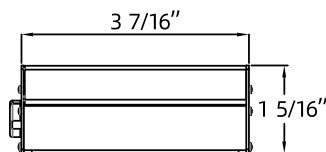

Quick Connect Push-in Terminals

- Three "Quick Connect" Push-in terminals for fast and easy wiring

Operating Temperature

- -20 C - 40 C (-4°F - 104°F)

SPECIFICATION

Application	Ceiling Recessed Mount	Energy Star	YES
Approved Location	Wet	Input	100-125V AC, 60Hz, 0.09A
Beam Angle	110	LM 79	YES
CCT	2700K/3000K/3500K/4000K/5000K	LM 80	YES
Certification	cETLus	Lumens	Up to 870
Class II	YES	Lumens per Watt	72.5
Color	White/Black/Brushed Nickel	Power Factor	>0.95
CRI	95+	Projected Life	5 Years
Dimming	YES	Wattage	12 Watt
Dimming Tech	TRIAC/ELV	Cut-Size	4 1/4"