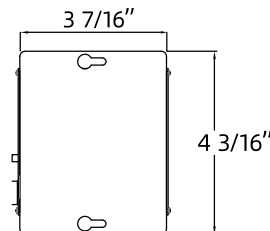

Mounting

- Included two springs loaded clips to attach to any ceiling material
- The slim profile allow to be mounted under joists or dock work
- Easier installation with 4 1/4" round back

Description

- DR40RF, a 12watt 4-inch All CCT slim profile round flat LED panel is a high-performance, easy to install downlight. It offers excellent light output, energy efficiency, and streamlined design. Suitable for wet location and use in soffits.

Beam Spread

- 110 degree beam spread

LED Driver

- Extruded aluminum junction box with integrated 210mA dimmable driver included
- Class II electronic LED driver with 100-125V AC input; includes a 12" cable from driver to fixture

Quick Connect Push-in Terminals

- Three "Quick Connect" Push-in terminals for fast and easy wiring

Operating Temperature

- -20 C - 40 C (-4°F - 104°F)

SPECIFICATION

Application	Ceiling Recessed Mount	Energy Star	YES
Approved Location	Wet	Input	100-125V AC, 60Hz, 0.09A
Beam Angle	110	LM 79	YES
CCT	2700K/3000K/3500K/4000K/5000K	LM 80	YES
Certification	cETLus	Lumens	Up to 870
Class II	YES	Lumens per Watt	72.5
Color	White/Black/Brushed Nickel	Power Factor	>0.95
CRI	95+	Projected Life	5 Years
Dimming	YES	Wattage	12 Watt
Dimming Tech	TRIAC/ELV	Cut-Size	4 1/4"