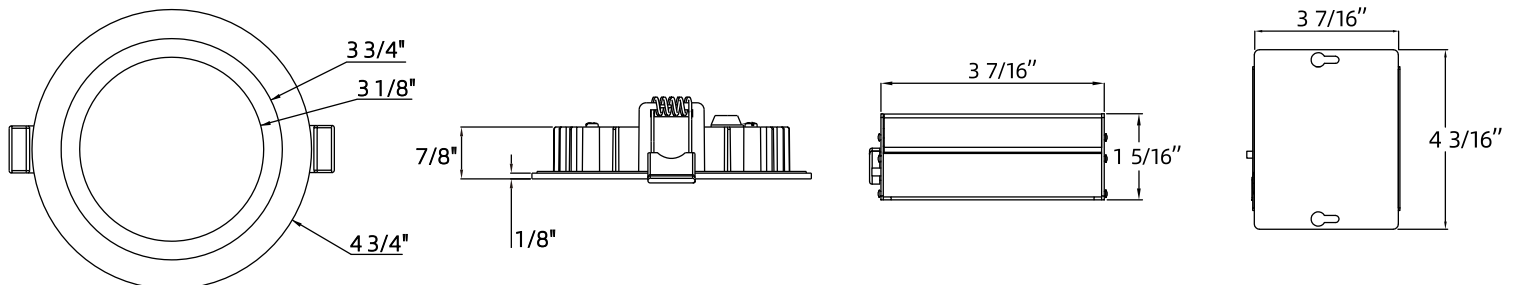

Mounting

- Included two springs loaded clips to attach to any ceiling material
- The slim profile allow to be mounted under joists or dock work
- Easier installation with 4 1/4" round back

Description

- DR40RF-AG, a 12watt 4-inch All CCT slim profile round flat LED panel is a high-performance, easy to install downlight. It offers excellent light output, energy efficiency, and streamlined design. Suitable for wet location and use in soffits.

Beam Spread

- 110 degree beam spread

LED Driver

- Extruded aluminum junction box with integrated 210mA dimmable driver included
- Class II electronic LED driver with 100-125V AC input;
- includes an 12" cable from driver to fixture

Quick Connect Push-in Terminals

- Three "Quick Connect" Push-in terminals for fast and easy wiring

Operating Temperature

- -20°C - 40°C (-4°F - 104°F)

ANTI-GLARE

SPECIFICATION

Application	Ceiling Recessed Mount	Energy Star	YES
Approved Location	Wet	Input	100-125V AC, 60Hz, 0.09A
Beam Angle	110	LM 79	YES
CCT	2700K/3000K/3500K/4000K/5000K	LM 80	YES
Certification	cETLus	Lumens	Up to 850
Class II	YES	Lumens per Watt	70.83
Color	White/Black/Brushed Nickel	Power Factor	>0.95
CRI	90+	Projected Life	5 Years
Dimming	YES	Wattage	12 Watt
Dimming Tech	TRIAC/ELV	Cut-Size	4 1/4"