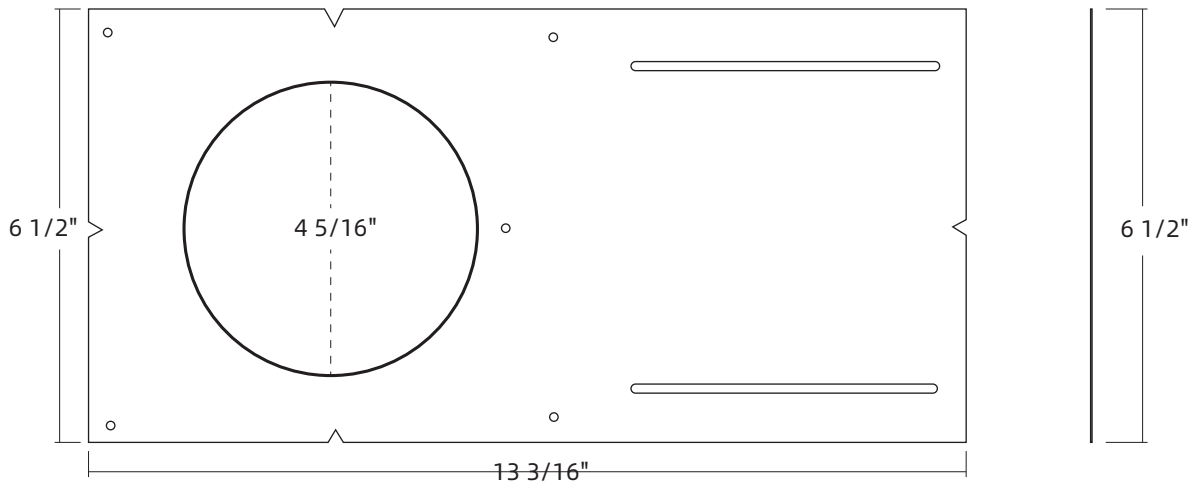

MP-01

4" Mounting Plate (No Lip)

Suit for 4" retrofit housings and 4" Slim Panels

Job Information		
Project Name		Type
Location		
Quantity		Date
Contact/ Name		
Notes		

Category

- Mounting Plate

Features

- With scales for calibration
- Without Lip

Compatible Fixtures

- All DR40**(4inch) series

Zotia International Trade Ltd.
201 Rowntree Dairy Road
Woodbridge, ON, L4L 8B8

T: 905-669-1966
F: 905-851-5262

E: sales@zotia.ca
W: www.dawnray.ca