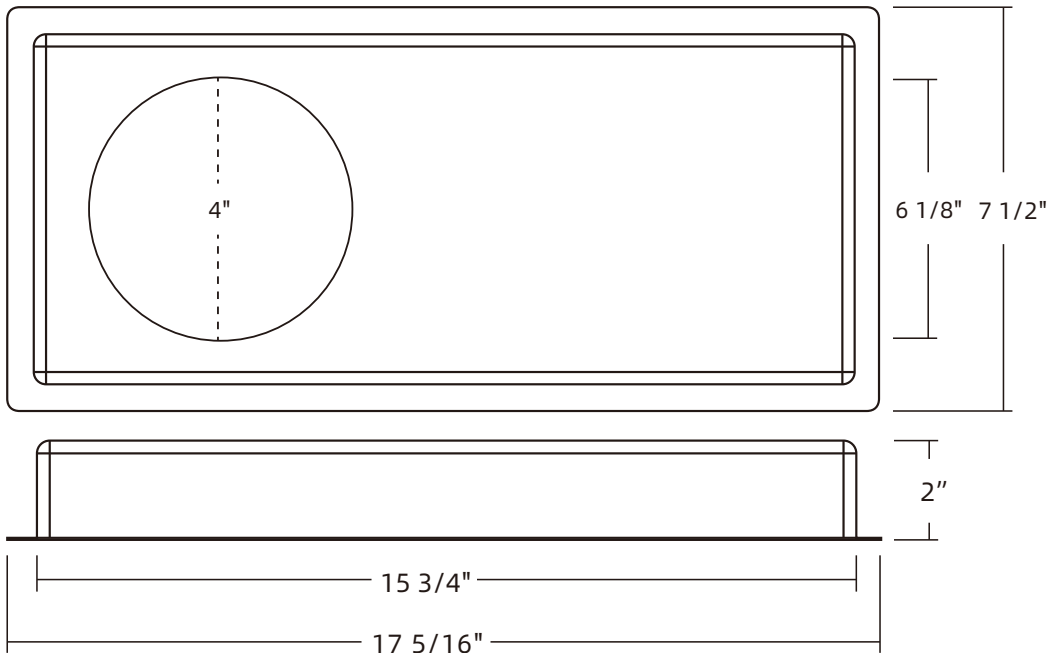

VB

Vapor Barrier

Suit for 4" Slim Downlight

Job Information		
Project Name		Type
Location		
Quantity		Date
Contact/ Name		
Notes		

Category

- Vapor Barrier

Features

- Suit for 4" Slim Panels
- Easy Installation
- Approved for insulated ceilings

Compatible Fixtures

- All DR40**(4inch) series

Zotia International Trade Ltd.
201 Rowntree Dairy Road
Woodbridge, ON, L4L 8B8

T: 905-669-1966
F: 905-851-5262

E: sales@zotia.ca
W: www.dawnray.ca