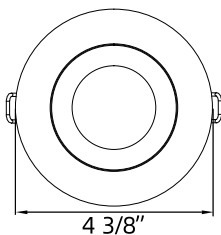

DR35RB-WH/BK/SN

3.5 inch 5CCT LED Baffle Recessed downlight(Air tight)

Job Information		
Project Name		Type
Location		
Quantity		Date
Contact/ Name		
Notes		

Body

- Durable airtight aluminum
- Adjustable Baffle

Beam Spread

- 38 degree beam spread

LED Driver

- Extruded aluminum junction box with integrated 210mA dimmable driver included
- Class II electronic LED driver with 100-125V AC input;
- includes an 12" cable from driver to fixture

Quick Connect Push-in Terminals

- Three "Quick Connect" Push-in terminals for fast and easy wiring

Operating Temperature

- -20°C - 40°C (-4°F - 104°F)

SPECIFICATION

Application	Ceiling Recessed Mount	Energy Star	YES
Approved Location	Wet	Input	100-125V AC, 60Hz, 0.09A
Beam Angle	38	LM 79	YES
CCT	2700K/3000K/3500K/4000K/5000K	LM 80	YES
Certification	cETLus	Lumens	Up to 650
Class II	YES	Lumens per Watt	72.2
Color	White/Black/Brushed Nickel	Power Factor	>0.95
CRI	90+	Projected Life	5 Years
Dimming	YES	Wattage	9 Watt
Dimming Tech	TRIAC/ELV	Cut-Size	3 1/2"