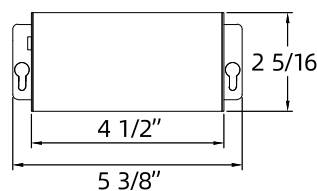

Beam Spread

- 38 degree beam spread

LED Driver

- Extruded aluminum junction box with integrated 210mA dimmable driver included
- Class II electronic LED driver with 100-125V AC input;
- includes an 12" cable from driver to fixture

Quick Connect Push-in Terminals

- Three "Quick Connect" Push-in terminals for fast and easy wiring

Operating Temperature

- -20°C - 40°C (-4°F - 104°F)

SPECIFICATION

Application	Ceiling Recessed Mount	Energy Star	YES
Approved Location	Wet	Input	100-125V AC, 60Hz, 0.09A
Beam Angle	38	LM 79	YES
CCT	2700K/3000K/3500K/4000K/5000K	LM 80	YES
Certification	cETLus	Lumens	Up to 650
Class II	YES	Lumens per Watt	72.2
Color	White/Black/Brushed Nickel	Power Factor	>0.95
CRI	90+	Projected Life	5 Years
Dimming	YES	Wattage	9 Watt
Dimming Tech	TRIAC/ELV	Cut-Size	3 1/2"