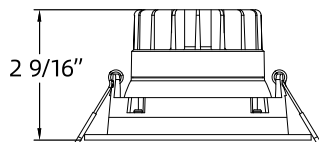

Beam Spread

- 38 degree beam spread

LED Driver

- Extruded aluminum junction box with integrated 210mA dimmable driver included
- Class II electronic LED driver with 100-125V AC input;
- includes an 12" cable from driver to fixture

Quick Connect Push-in Terminals

- Three "Quick Connect" Push-in terminals for fast and easy wiring

Operating Temperature

- -20°C - 40°C (-4°F - 104°F)

SPECIFICATION

Application	Ceiling Recessed Mount	Energy Star	YES
Approved Location	Wet	Input	100-125V AC, 60Hz, 0.09A
Beam Angle	38	LM 79	YES
CCT	2700K/3000K/3500K/4000K/5000K	LM 80	YES
Certification	cETLus	Lumens	Up to 650
Class II	YES	Lumens per Watt	72.2
Color	White/Black/Brushed Nickel	Power Factor	>0.95
CRI	90+	Projected Life	5 Years
Dimming	YES	Wattage	9 Watt
Dimming Tech	TRIAC/ELV	Cut-Size	3 1/2"